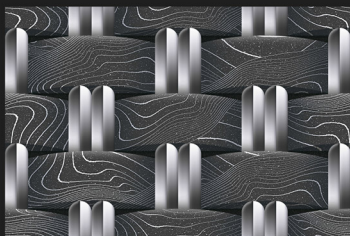

3D Tiles

Digital
Wall Tiles

Size:
30x45cm

Finish:
Glossy

9293 - L

9293 - HL

9293 - HL

9293 - F